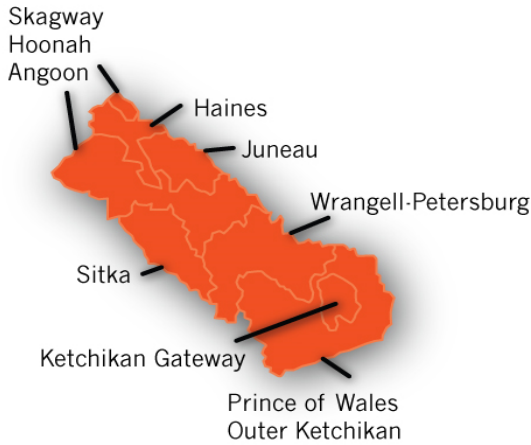

SOUTHEASTERN ALASKA TERRITORY

- Acclaim Lighting - Aculux - AFX - A-Light - Aion LED - Airey Thompson - ALM - Arkansas Lighting - Atrius - AV Poles and Lighting - AZZ Rigalite - Barn Light Electric - Bega - Besa Lighting - Boca Flasher - Bock Lighting - Bodine - Chauvet - Clear Vu Lighting - Coemar - Contraste Lighting - Coronet Lighting - Cooledge Lighting - Crestron - Cyclone Lighting - Dals - DeSisti Rigging & Automation - eldoLED	- Electrix - Elliptipar/Tambient - Engineered Lighting Products - Envoy - Evergreen Lighting - Eureka Lighting - EYE lighting - Filix - Formed Plastics - Fsc lighting - Garmire Iron Works - Gotham - Healthcare Lighting - Hevi Lite - Holm - Hydrel - i2 Systems - Indessa Lighting - Indy - Isolite - IOTA - J.H. Baxter - Juno - Karice Lighting - Klik - Klus - Kurtzon Lighting - Landscape Forms	- LEX - Ligeo - Liteline - Linea Light-iLED - Lithonia - Lightglass - Luca Light - LuminaireLED - Lumescape USA - Lumenwerx - Lumencia - Luminis - Lunovas - Mark Architectural Lighting - MP Lighting	- Puro Lighting - Q-Tran - RELOC Wiring - Roam - Santa & Cole - Sattler - Schreder - Self-Electronics - Smart Lighting - SpecGradeLED - Startek - Structura Poles - Stratus Products - Sunoptics - Tegan - The Light Edge, Inc. - The Light Source - Time Square Lighting - TLS International - Tivoli - Topstar - Utility Structures - V2 Lighting Group (ALW) - Visa Lighting - Visco - Wagner Architectural Handrail Systems - Whitegoods - Winona