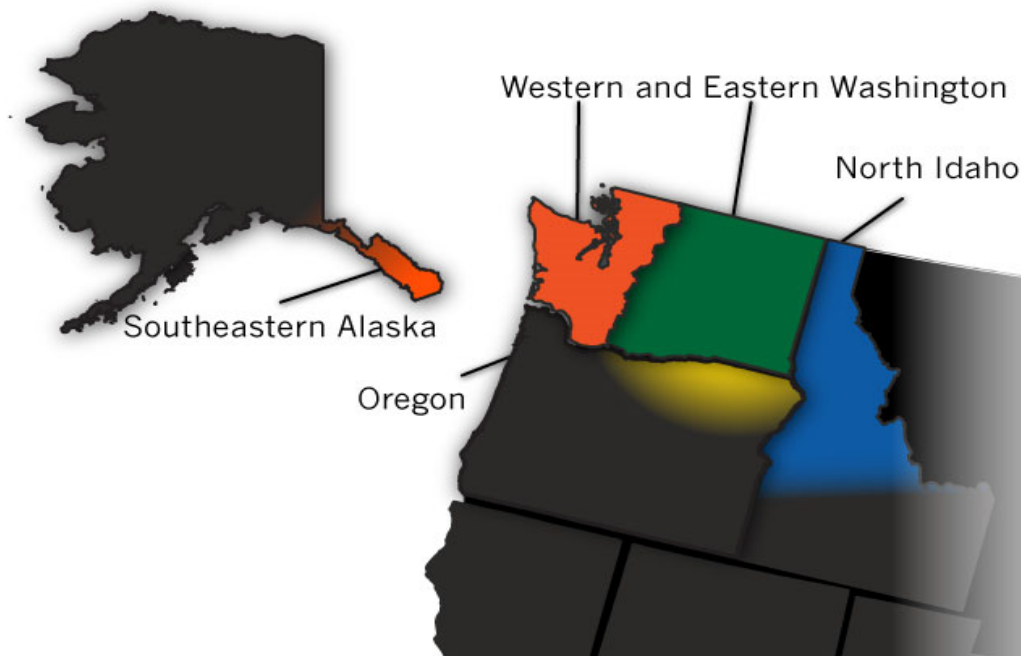

THE LIGHTING GROUP

TERRITORY MAPS

WESTERN WASHINGTON TERRITORY

- | | | | |
|--|--|--|---|
| <ul style="list-style-type: none"> Acclaim Lighting Aculux AFX A-Light Aion LED Airey Thompson Architectural Lighting Works ALM Alora Arkansas Lighting Atrius AV Poles and Lighting AZZ Rigalite Barn Light Electric Bega Besa Lighting Boca Flasher Bock Lighting Bodine Cerno Chauvet Clear Vu Lighting CLS Coemar Contraste Lighting Coronet Lighting Cooledge Lighting Crestron Cyclone Lighting | <ul style="list-style-type: none"> Dals DeSisti Rigging & Automation eldoLED Electrix Elliptipar/Tambient Engineered Lighting Products Envoy Evergreen Lighting Eureka Lighting EYE lighting Filix Formed Plastics Fsc lighting Garmire Iron Works Gotham Healthcare Lighting Hevi Lite Holm Holophane Hydrel i2 Systems Indessa Lighting Indy Isolite IOTA J.H. Baxter Juno Karice Lighting Klik Klus | <ul style="list-style-type: none"> Kurtzon Lighting Kuzco Lighting Landscape Forms LEX Ligeo Lightglass Liteline Linea Light-iLed Lithonia Luca Light LuminaireLED Lumascape USA Lumenwerx Lumencia Luminis Lunovas Mark Architectural Lighting MP Lighting Meteor Meyer Mike Stoane Lighting New Star Lighting nLight Controls NuLEDS Paris Mirror Pathway Connectivity Pathway Lighting Peerless Perfect Power Systems Prima | <ul style="list-style-type: none"> Primus Lighting Puro Lighting Q-Tran RELOC Wiring Roam Santa & Cole Sattler Schreder Self-Electronics Smart Lighting SpecGradeLED Startek Structura Poles Stratus Products Sunoptics Tegan The Light Edge, Inc. The Light Source Time Square Lighting Tivoli TLS International Topstar Troy Utility Structures V2 Lighting Group (ALW) Visa Lighting Visco Wagner Architectural Handrail Systems Whitegoods Winona |
|--|--|--|---|