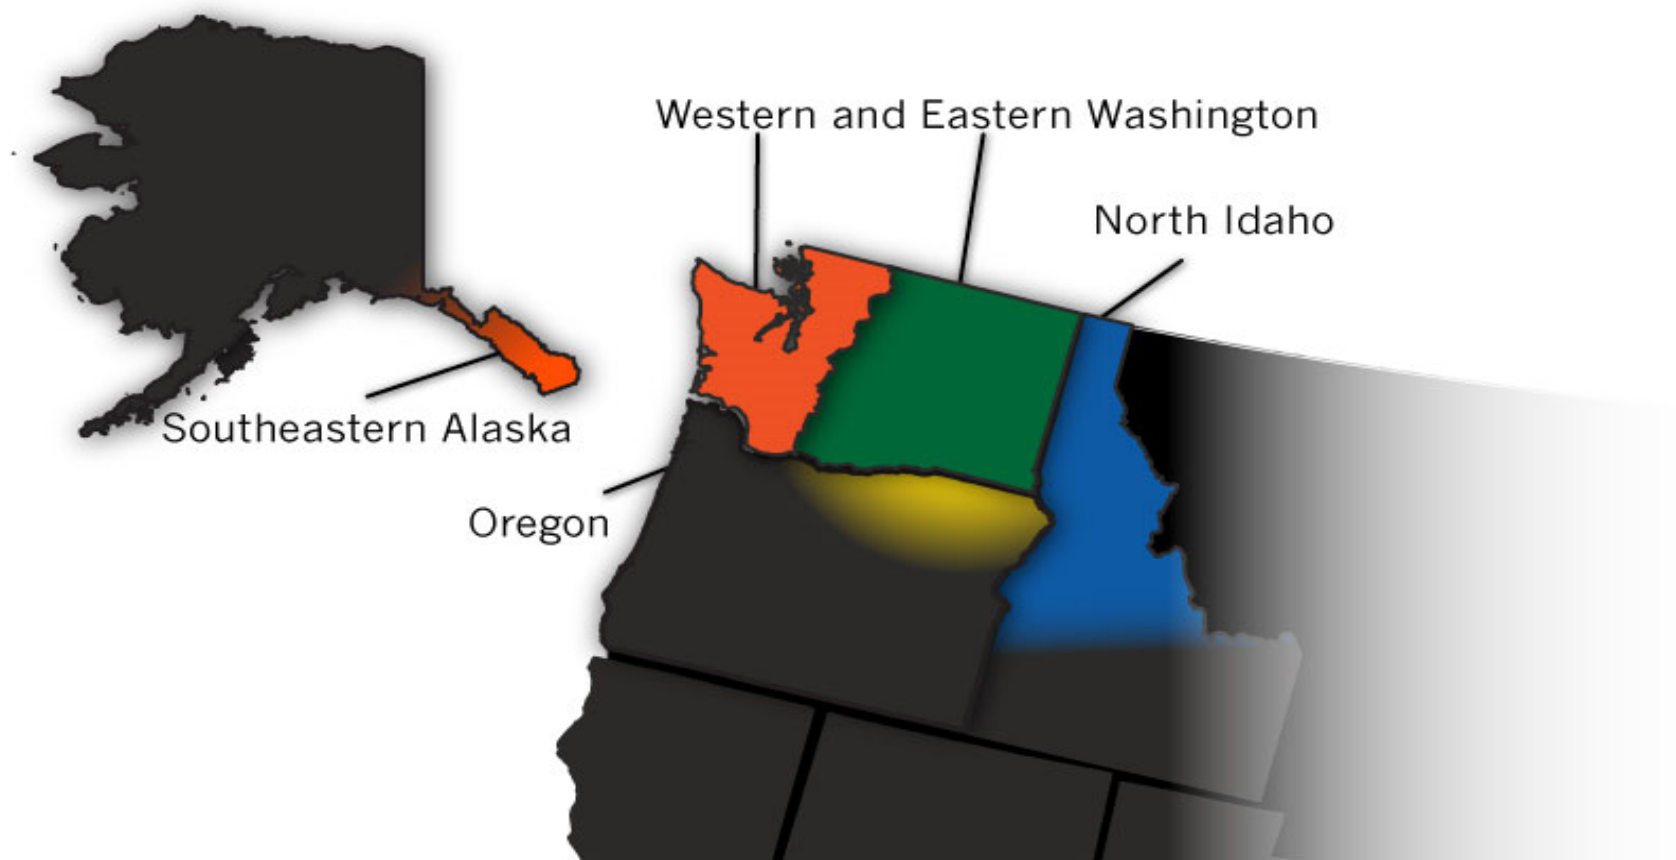

THE LIGHTING GROUP

TERRITORY MAPS

WESTERN WASHINGTON TERRITORY

A-Light
 Acclaim Lighting
 Acuity Controls
 Aculux
 Aion LED
 Airey Thompson
 ALM
 Alora
 American Electric
 Ameron Poles
 Architectural Lighting Works
 AV Poles and Lighting
 Barn Light Electric
 Bega
 Besa Lighting
 Boca Flasher
 Bock Lighting
 Bodine
 Canlet
 Cerno
 Chauvet
 Clear Vu Lighting
 Coemar
 Cooledge Lighting
 Coronet Lighting
 CSL
 Cyclone Lighting
 Dals
 DeSisti Rigging & Automation
 Distech Controls
 eldo LED

EASTERN WASHINGTON, NORTH IDAHO AND OREGON TERRITORY

- | | |
|------------------------------|----------------------------------|
| Acclaim Lighting | Liteline |
| Aion LED | Luca Light |
| ALM | Lumescape USA |
| AV Poles and Lighting | Lumencia |
| Besa Lighting | Lunovas |
| Boca Flasher | |
| Bock Lighting | Meteor Illumination Technologies |
| Cerno | Mike Stoane Lighting |
| Chauvet | NLS Lighting |
| Clear Vu Lighting | Paris Mirror |
| Coemar | Pathway Connectivity |
| CSL | Primus Lighting |
| Cyclone | Revelite |
| DeSisti Rigging & Automation | Santa & Cole |
| Eldo LED | Sattler |
| Envoy | Self-Electronics |
| Formed Plastics | Stratus Products |
| Holm | Structura |
| i2 Systems | Tegan |
| Illuminarc | The Light Source |
| Interlux | TLS International |
| Karice Lighting | Topstar |
| Klik | Troy |
| Landscape Forms | Utility Structures |
| LEX | Visco |
| Linea Light-iLED | Wagner |
| | Whitegoods |