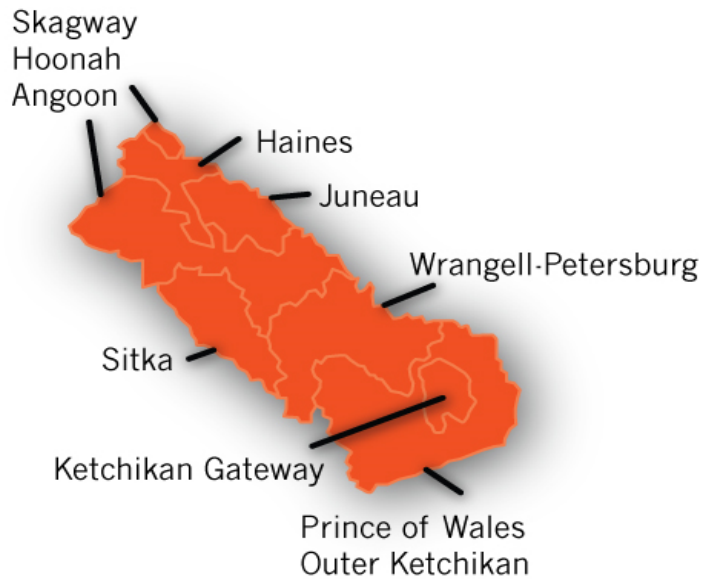

SOUTHEASTERN ALASKA TERRITORY

A-Light	Distech Controls	Landscape Forms	SAL
Acclaim Lighting	eldo LED	LEX	Self-Electronics
Acuity Controls	Electrix	Linea Light-iLed	Sonaray
Aculux	Elliptipar	Liteline	SpecGradeLED
Aion LED	Engineered Lighting Products	Luca Light	Stratus Products
Airey Thompson	Envoy	Lumascape USA	Structura
ALM	Eureka Lighting	Lumenwerx	Studio 1
Alora	EYE lighting	Lumencia	Sunoptics
Ameron Poles	Formed Plastics	Lunovas	Tambient
Architectural Lighting Works	Fresco	Meteor	Tegan
AV Poles and Lighting	FSC lighting	Meyer	The Light Source
Barn Light Electric	Garmire Iron Works	Mike Stoane Lighting	Time Square Lighting
Bega	Gotham	MP Lighting	TLS International
Besa Lighting	Healthcare Lighting	New Star Lighting	Tivoli
Boca Flasher	Hevi Lite	nLight Controls	Topstar
Bock Lighting	Hilumz	NLS	Troy
Bodine	Holm	Pace Illumination	Utility Structures
Canlet	Hydrel	Paraflex	V2 Lighting Group (ALW)
Cerno	i2 Systems	Paris Mirror	Visa Lighting
Chauvet	Illuminarc	Pathway Connectivity	Visco
Clear Vu Lighting	Indessa Lighting	Pathway Lighting	Wagner Architectural
Coemar	Interlux	Perfect Power Systems	Handrail Systems
Cooledge Lighting	Isolite	Primus Lighting	Whitegoods
Coronet Lighting	Karice Lighting	Q-Tran	
CSL	Klik	Rig-a-Lite AZZ	
Cyclone Lighting	Klus	Revelite	
Dals	Kurtzon Lighting	Santa & Cole	
DeSisti Rigging & Automation	Kuzco Lighting	Sattler