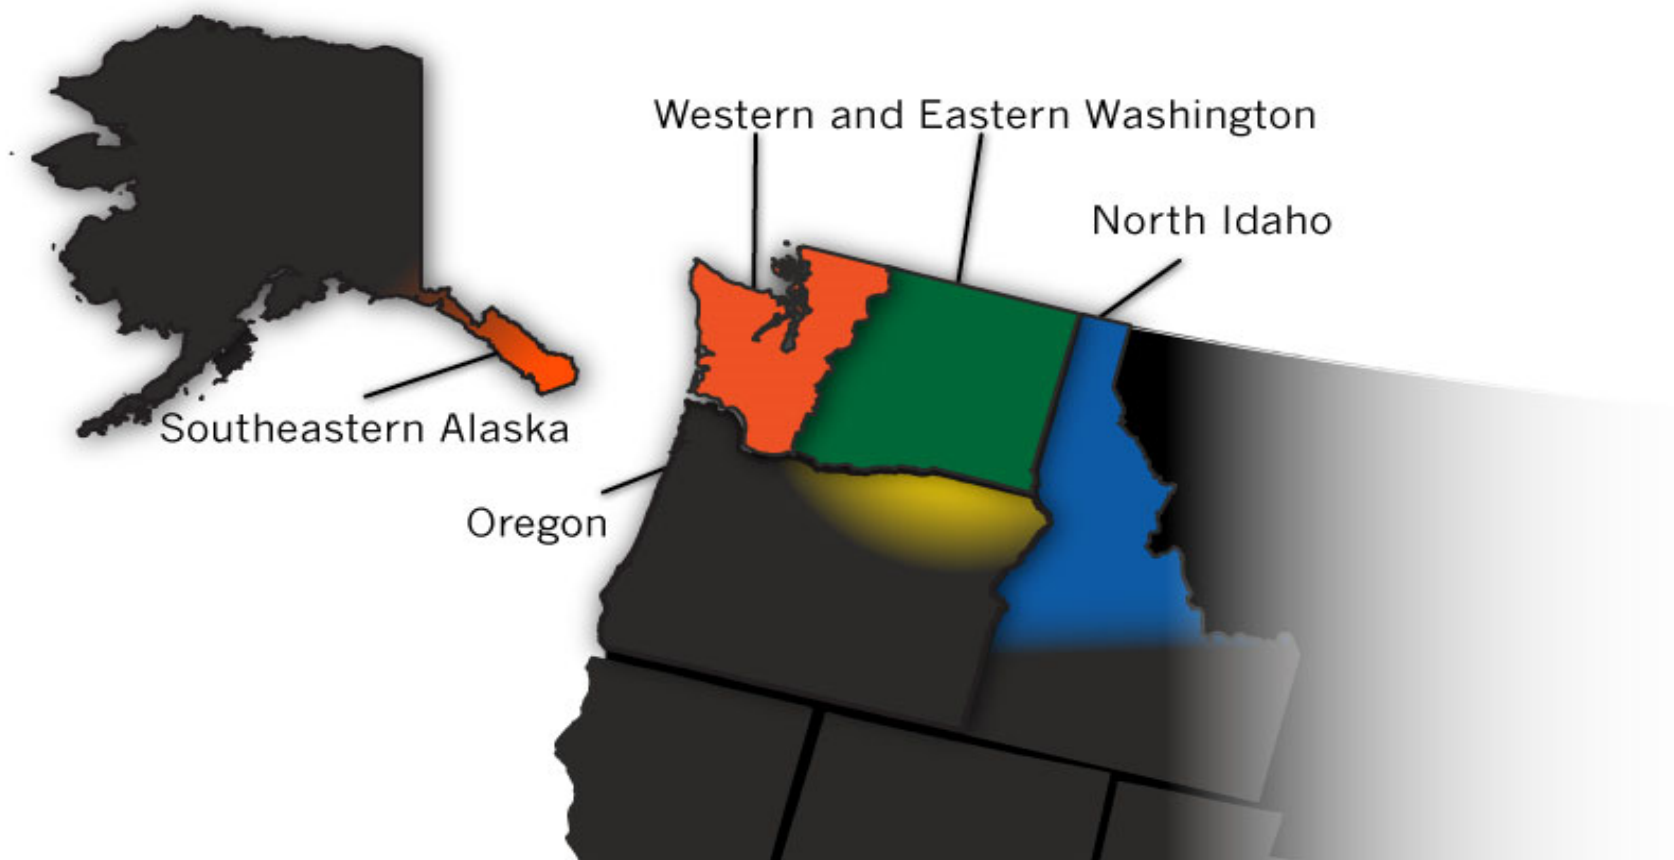

THE LIGHTING GROUP

TERRITORY MAPS

WESTERN WASHINGTON TERRITORY

A-Light
 Acclaim Lighting
 Acuity Controls
 Aculux
 Aion LED
 Airey Thompson
 ALM
 Alora
 American Electric
 Ameron Poles
 Architectural Lighting Works
 AV Poles and Lighting
 Barn Light Electric
 Bega
 Besa Lighting
 Boca Flasher
 Bock Lighting
 Bodine
 Canlet
 Cerno
 Chauvet
 Clear Vu Lighting
 Coemar
 Cooledge Lighting
 Coronet Lighting
 CSL
 Cyclone Lighting
 Dals
 DeSisti Rigging & Automation
 Distech Controls
 eldo LED

EASTERN WASHINGTON, NORTH IDAHO AND OREGON TERRITORY

- | | |
|------------------------------|----------------------------------|
| Acclaim Lighting | Liteline |
| Aion LED | Luca Light |
| ALM | Lumascap USA |
| AV Poles and Lighting | Lumencia |
| Besa Lighting | Lunovas |
| Boca Flasher | |
| Bock Lighting | Meteor Illumination Technologies |
| Cerno | Mike Stoane Lighting |
| Chauvet | NLS Lighting |
| Clear Vu Lighting | Paris Mirror |
| Coemar | Pathway Connectivity |
| CSL | Primus Lighting |
| Cyclone | Revelite |
| DeSisti Rigging & Automation | Santa & Cole |
| Eldo LED | Sattler |
| Envoy | Self-Electronics |
| Formed Plastics | Stratus Products |
| Holm | Structura |
| i2 Systems | Tegan |
| Illuminarc | The Light Source |
| Interlux | TL International |
| Karice Lighting | Topstar |
| Klik | Troy |
| Landscape Forms | Utility Structures |
| LEX | Visco |
| Linea Light-iLED | Wagner |
| | Whitegoods |