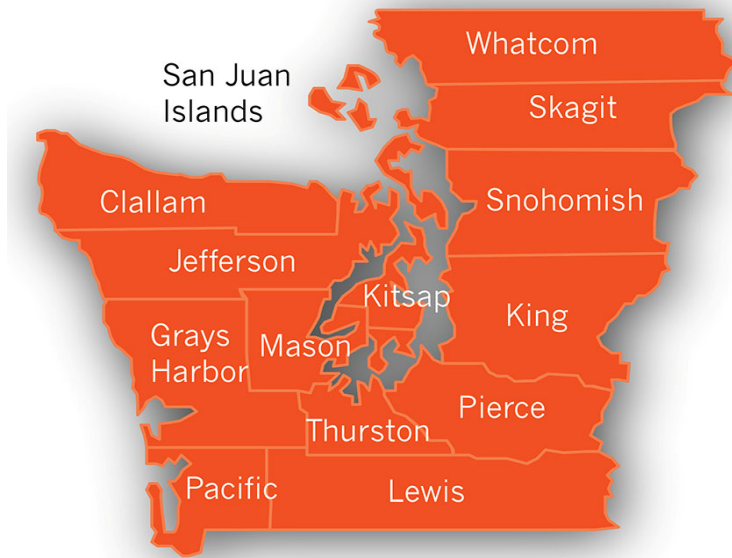

THE LIGHTING GROUP

TERRITORY MAPS

WESTERN WASHINGTON TERRITORY

A-Light
 Acclaim Lighting
 Acuity Controls
 Aculux
 Aion LED
 Airey Thompson
 ALM
 Alora
 American Electric
 Ameron Poles
 Architectural Lighting Works
 AV Poles and Lighting
 Barn Light Electric
 Bega
 Besa Lighting
 Boca Flasher
 Bock Lighting
 Bodine
 Canlet
 Cerno
 Chauvet
 Clear Vu Lighting
 Coemar
 Cooledge Lighting
 Coronet Lighting
 CSL
 Cyclone Lighting
 Dals
 DeSisti Rigging & Automation
 Distech Controls
 eldo LED