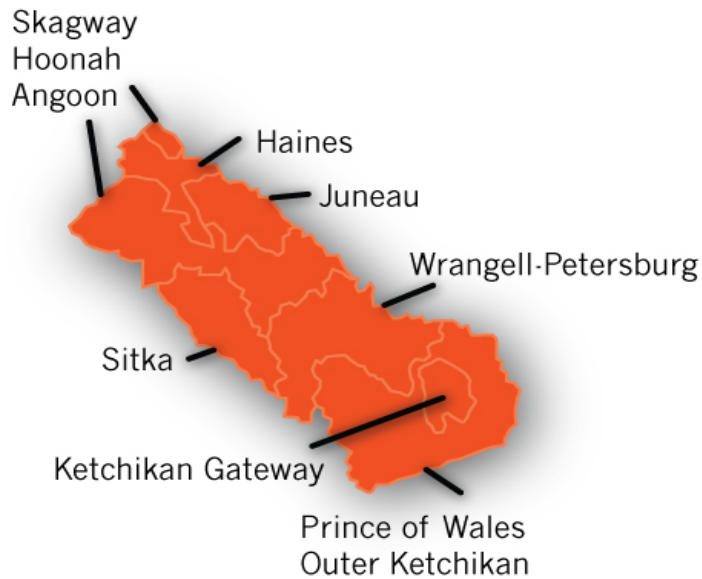

SOUTHEASTERN ALASKA TERRITORY

A-Light	DeSisti Rigging & Automation	Klus	Rig-a-Lite AZZ
Acclaim Lighting	Distech Controls	Kurtzon Lighting	Revelite
Acolyte - GenLED	eldo LED	Kuzco Lighting	Sattler
Acuity Controls	Electrix	Landscape Forms	SAL
Aculux	Elliptipar	LEX	Self-Electronics
Aion LED	Engineered Lighting Products	Linea Light-iLed	Sonaray
Airey Thompson	Envoy	Liteline	SpecGradeLED
ALM	Eureka Lighting	Luca Light	Spitzer
Alora	EYE lighting	Lumacape USA	Stratus Products
Architectural Lighting Works	Formed Plastics	Lumenwerx	Structura
AV Poles and Lighting	Fresco	Lumencia	Studio 1
Barn Light Electric	FSC lighting	Lunovas	Tambient
Bega	Garmire Iron Works	Meteor	Tegan
Besa Lighting	Gotham	Meyer	The Light Source
Boca Flasher	Habitat	Mike Stoane Lighting	Time Square Lighting
Bock Lighting	Healthcare Lighting	MP Lighting	TLS International
Bodine	Hevi Lite	New Star Lighting	Tivoli
Canlet	Hilumz	nLight Controls	Topstar
Cerno	Holm	NLS	Traxon
Chauvet	Hydrel	Pace Illumination	Troy
Clear Vu Lighting	i2 Systems	Paraflex	Utility Structures
Coemar	Illuminarc	Paris Mirror	V2 Lighting Group (ALW)
Cooledge Lighting	Indessa Lighting	Pathway Connectivity	Visa Lighting
Coronet Lighting	Interlux	Pathway Lighting	Visco
CSL	Isolite	Perfect Power Systems	Wagner Architectural
Cyclone Lighting	Karice Lighting	Primus Lighting	Handrail Systems
Dals	Klik	Q-Tran	Whitegoods