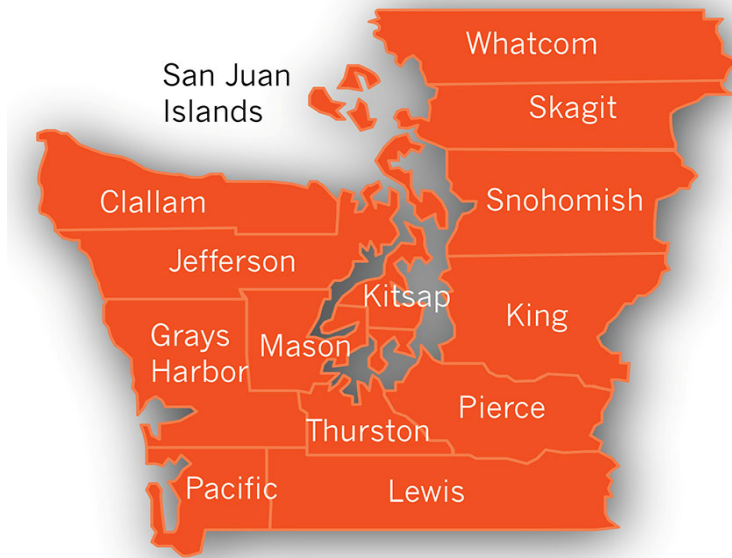

THE LIGHTING GROUP

TERRITORY MAPS

WESTERN WASHINGTON TERRITORY

A-Light	eldo LED	Kuzco Lighting	Q-Tran
Acclaim Lighting	Electrix	Landscape Forms	Reloc Wiring
Acolyte - GenLED	Elliptipar	LC & D	Rig-a-Lite AZZ
Acuity Controls	Engineered Lighting Products	LEX	Revelite
Aculux	Envoy	Linea Light-iLed	Sattler
Aion LED	Eureka Lighting	Liteline	SAL
Airey Thompson	EYE lighting	Lithonia	Self-Electronics
ALM	Formed Plastics	Luca Light	SensorSwitch
Alora	Fresco	Lumascape USA	Sonaray
American Electric	FSC lighting	Lumenwerx	SpecGradeLED
Ameron Poles	Garmire Iron Works	Lumencia	Spitzer
Architectural Lighting Works	Gotham	LuminaireLED	Stratus Products
AV Poles and Lighting	Habitat	Luminis	Structura
Barn Light Electric	Healthcare Lighting	Lunovas	Studio 1
Bega	Hevi Lite	Mark Architectural Lighting	Tambient
Besa Lighting	Hilumz	Meteor	Tegan
Boca Flasher	Holm	Meyer	The Light Source
Bock Lighting	Holophane	Mike Stoane Lighting	Time Square Lighting
Bodine	Hydrel	MP Lighting	TLS International
Canlet	i2 Systems	New Star Lighting	Tivoli
Cerno	Illuminarc	nLight Controls	Topstar
Chauvet	Indessa Lighting	NLS	Traxon
Clear Vu Lighting	Indy	Pace Illumination	Troy
Coemar	Interlux	Paraflex	Utility Structures
Cooledge Lighting	IOTA	Paris Mirror	V2 Lighting Group (ALW)
Coronet Lighting	Isolite	Pathway Connectivity	Verjure
CSL	Juno	Pathway Lighting	Visa Lighting
Cyclone Lighting	Karice Lighting	Peerless	Visco
Dals	Klik	Perfect Power Systems	Wagner Architectural
DeSisti Rigging & Automation	Klus	Primus Lighting	Handrail Systems
Distech Controls	Kurtzon Lighting	Power Sentry	Whitegoods