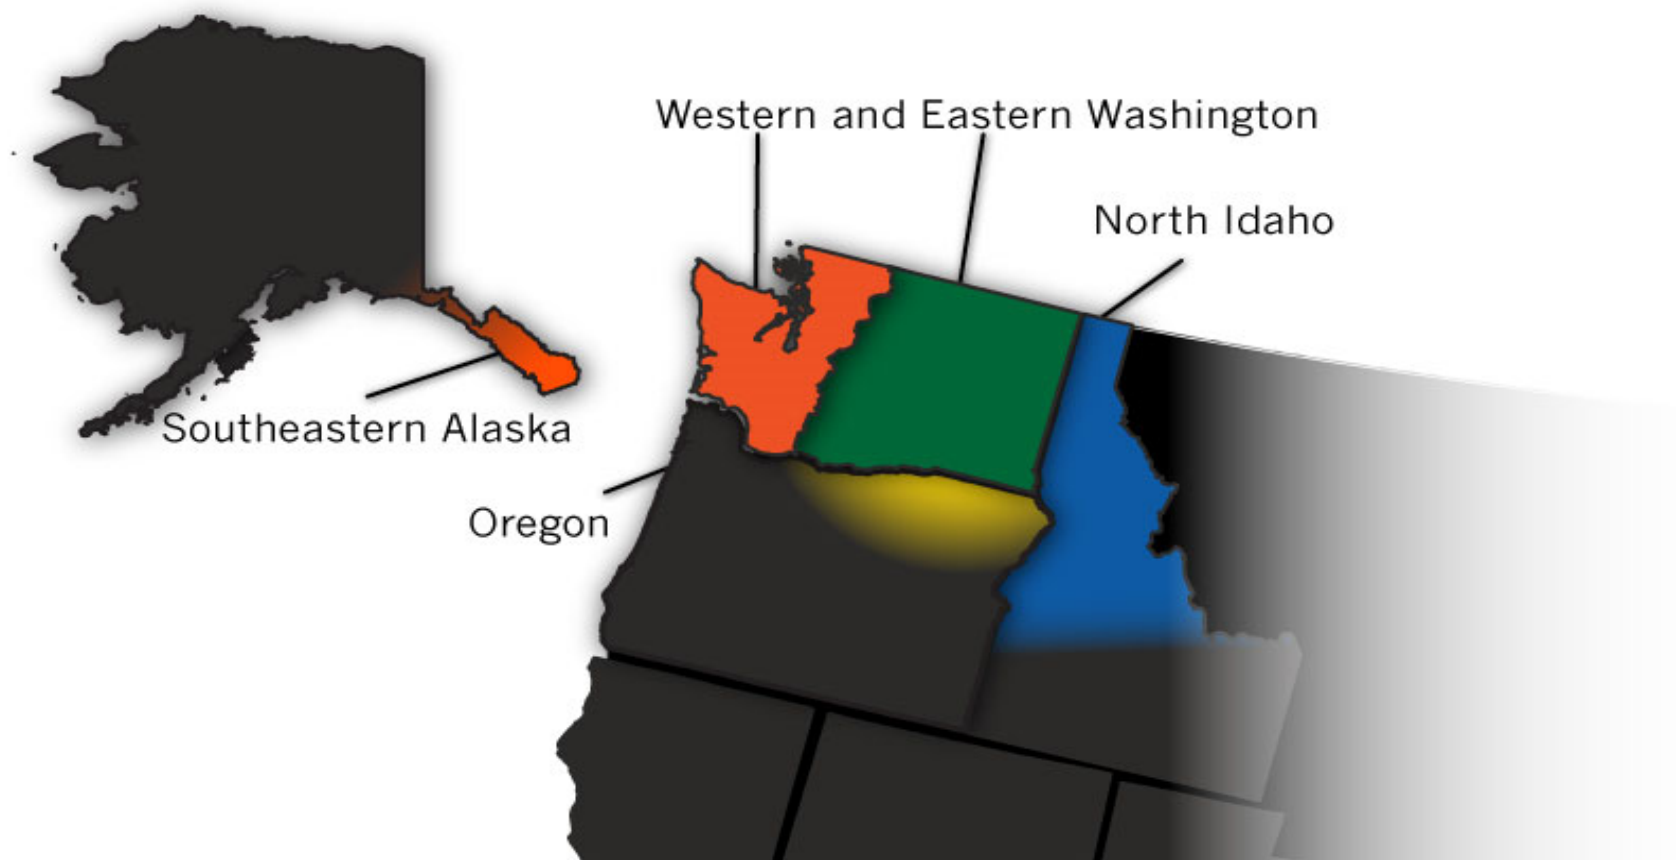

THE LIGHTING GROUP

TERRITORY MAPS

WESTERN WASHINGTON TERRITORY

A-Light	eldo LED	Kuzco Lighting	Q-Tran
Acclaim Lighting	Electrix	Landscape Forms	Reloc Wiring
Acolyte - GenLED	Elliptipar	LC & D	Rig-a-Lite AZZ
Acuity Controls	Engineered Lighting Products	LEX	Revelite
Aculux	Envoy	Linea Light-iLed	Sattler
Aion LED	Eureka Lighting	Liteline	SAL
Airey Thompson	EYE lighting	Lithonia	Self-Electronics
ALM	Formed Plastics	Luca Light	SensorSwitch
Alora	Fresco	Lumascape USA	Sonaray
American Electric	FSC lighting	Lumenwerx	SpecGradeLED
Ameron Poles	Garmire Iron Works	Lumencia	Spitzer
Architectural Lighting Works	Gotham	LuminaireLED	Stratus Products
AV Poles and Lighting	Habitat	Luminis	Structura
Barn Light Electric	Healthcare Lighting	Lunovas	Studio 1
Bega	Hevi Lite	Mark Architectural Lighting	Tambient
Besa Lighting	Hilumz	Meteor	Tegan
Boca Flasher	Holm	Meyer	The Light Source
Bock Lighting	Holophane	Mike Stoane Lighting	Time Square Lighting
Bodine	Hydrel	MP Lighting	TLS International
Canlet	i2 Systems	New Star Lighting	Tivoli
Cerno	Illuminarc	nLight Controls	Topstar
Chauvet	Indessa Lighting	NLS	Traxon
Clear Vu Lighting	Indy	Pace Illumination	Troy
Coemar	Interlux	Paraflex	Utility Structures
Cooledge Lighting	IOTA	Paris Mirror	V2 Lighting Group (ALW)
Coronet Lighting	Isolite	Pathway Connectivity	Verjure
CSL	Juno	Pathway Lighting	Visa Lighting
Cyclone Lighting	Karice Lighting	Peerless	Visco
Dals	Klik	Perfect Power Systems	Wagner Architectural
DeSisti Rigging & Automation	Klus	Primus Lighting	Handrail Systems
Distech Controls	Kurtzon Lighting	Power Sentry	Whitegoods