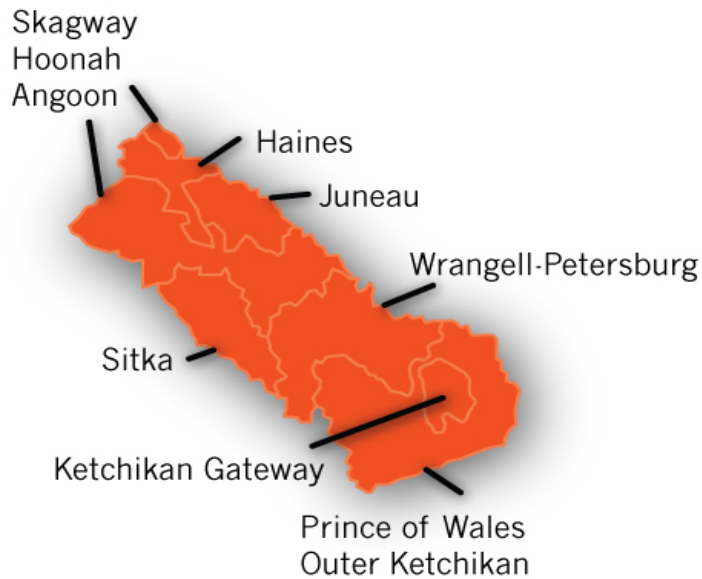

SOUTHEASTERN ALASKA TERRITORY

A-Light
Acclaim Lighting
Acolyte - GenLED
Acuity Controls
Aculux
Aion LED
Airey Thompson
ALM
Alora
Architectural Lighting Works
AV Poles and Lighting
Barn Light Electric
Bega
Besa Lighting
Boca Flasher
Bock Lighting
Bodine
Canlet
Cerno
Chauvet
Clear Vu Lighting
Coemar
Cooledge Lighting
Coronet Lighting
CSL
Cyclone Lighting
Dals

DeSisti Rigging & Automation
Distech Controls
eldo LED
Electrix
Elliptipar
Engineered Lighting Products
Envoy
Eureka Lighting
Formed Plastics
Fresco
FSC lighting
Garmire Iron Works
Gotham
Habitat
Healthcare Lighting
Hevi Lite
Hilumz
Holm
Hydrel
i2 Systems
Illuminarc
Indessa Lighting
Interlux
Isolite
Karice Lighting
Kliik

Klus
Kurtzon Lighting
Kuzco Lighting
Landscape Forms
LEX
Linea Light-iLed
Luca Light
Lumascape USA
Lumenwerx
Lumencia
Lunovas
Meteor
Meyer
Mike Stoane Lighting
MP Lighting
New Star Lighting
nLight Controls
NLS
Pace Illumination
Paraflex
Paris Mirror
Pathway Connectivity
Pathway Lighting
Perfect Power Systems
Primus Lighting
Q-Tran
Rig-a-Lite AZZ

Revelite
Sattler
SAL
Self-Electronics
Sonaray
SpecGradeLED
Spitzer
Stratus Products
Structura
Studio 1
Tambient
Tegan
The Light Source
Time Square Lighting
TLS International
Tivoli
Topstar
Traxon
Troy
Utility Structures
V2 Lighting Group (ALW)
Visa Lighting
Visco
Wagner Architectural
Handrail Systems
Whitegoods