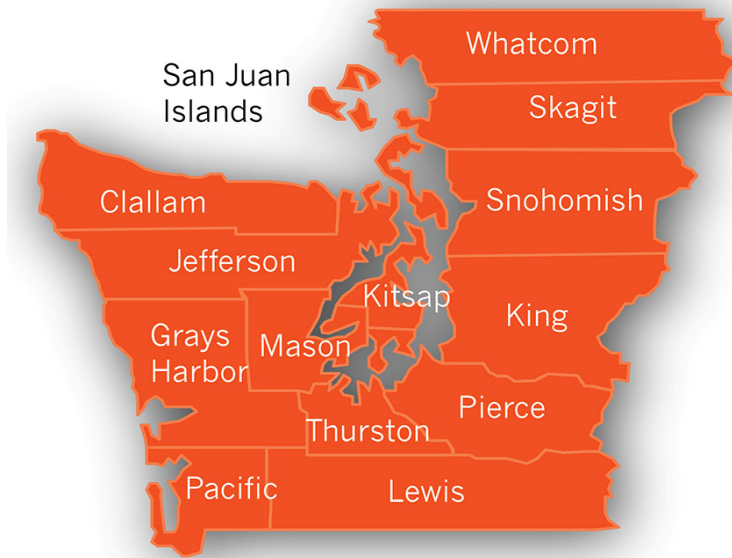

WESTERN WASHINGTON TERRITORY

A-Light	eldo LED	Kuzco Lighting	Reloc Wiring
Acclaim Lighting	Electrix	Landscape Forms	Rig-A-Lite
Acolyte - GenLED	Elliptipar	LC & D	Revelite
Acuity Controls	Engineered Lighting Products	LEX	Sattler
Aculux	Envoy	Linea Light-iLed	SAL
Aion LED	Eureka Lighting	Lithonia	Self-Electronics
Airey Thompson	Formed Plastics	Luca Light	SensorSwitch
ALM	Fresco	Lumascap USA	Sonaray
Alora	FSC lighting	Lumenwerx	SpecGradeLED
American Electric	Garmire Iron Works	Lumencia	Spitzer
Ameron Poles	Gotham	LuminaireLED	Stratus Products
Architectural Lighting Works	Habitat	Luminis	Structura
AV Poles and Lighting	Healthcare Lighting	Lunovas	Studio 1
Barn Light Electric	Hevi Lite	Mark Architectural Lighting	Tambient
Bega	Hilumz	Meteor	Tegan
Besa Lighting	Holm	Mike Stoane Lighting	The Light Source
Boca Flasher	Holophane	MP Lighting	Time Square Lighting
Bock Lighting	Hydrel	New Star Lighting	TLS International
Bodine	i2 Systems	nLight Controls	Tivoli
Canlet	Illuminarc	NLS	Topstar
Cerno	Indessa Lighting	Pace Illumination	Traxon
Chauvet	Indy	Paraflex	Troy
Clear Vu Lighting	Interlux	Paris Mirror	Utility Structures
Coemar	IOTA	Pathway Connectivity	V2 Lighting Group (ALW)
Cooledge Lighting	Isolite	Pathway Lighting	Verjure
Coronet Lighting	Juno	Peerless	Visa Lighting
CSL	Karice Lighting	Perfect Power Systems	Visco
Cyclone Lighting	Klik	Primus Lighting	Wagner Architectural
Dals	Klus	Power Sentry	Handrail Systems
DeSisti Rigging & Automation	Kurtzon Lighting	Q-Tran	Whitegoods
Distech Controls