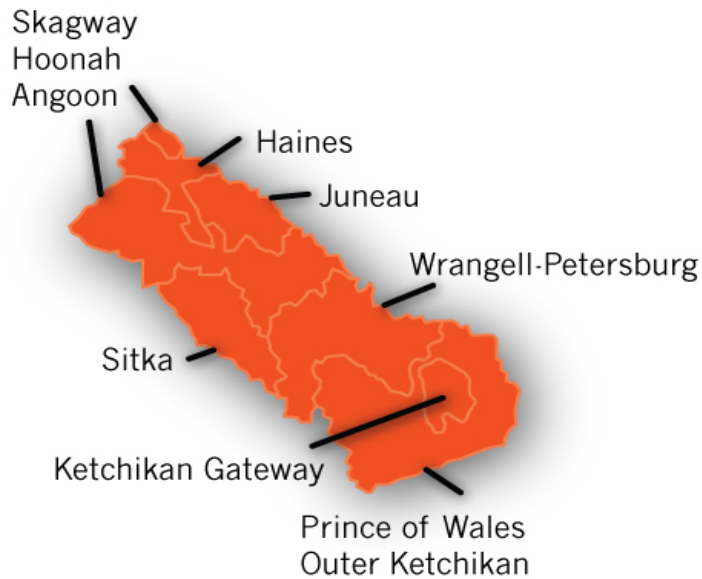

SOUTHEASTERN ALASKA TERRITORY

A-Light
Acclaim Lighting
Acolyte - GenLED
Acuity Controls
Aculux
Aion LED
Airey Thompson
ALM
Alora
Architectural Lighting Works
AV Poles and Lighting
Barn Light Electric
Bega
Besa Lighting
Boca Flasher
Bock Lighting
Bodine
Canlet
Cerno
Chauvet
Clear Vu Lighting
Coemar
Cooledge Lighting
Coronet Lighting
CSL
Cyclone Lighting
Dals

DeSisti Rigging & Automation
Distech Controls
eldo LED
Electrix
Elliptipar
Engineered Lighting Products
Envoy
Eureka Lighting
Formed Plastics
Fresco
FSC lighting
Garmire Iron Works
Gotham
Habitat
Healthcare Lighting
Hevi Lite
Hilumz
Holm
Hydrel
i2 Systems
Illuminarc
Indessa Lighting
Interlux
Isolite
Karice Lighting
Kliik

Klus
Kurtzon Lighting
Kuzco Lighting
Landscape Forms
LEX
Linea Light-iLed
Luca Light
Lumascape USA
Lumenwerx
Lumencia
Lunovas
Meteor
Meyer
Mike Stoane Lighting
MP Lighting
New Star Lighting
nLight Controls
NLS
Pace Illumination
Paraflex
Paris Mirror
Pathway Connectivity
Pathway Lighting
Perfect Power Systems
Primus Lighting
Q-Tran
Rig-A-Lite

Revelite
Sattler
SAL
Self-Electronics
Sonaray
SpecGradeLED
Spitzer
Stratus Products
Structura
Studio 1
Tambient
Tegan
The Light Source
Time Square Lighting
TLS International
Tivoli
Topstar
Traxon
Troy
Utility Structures
V2 Lighting Group (ALW)
Visa Lighting
Visco
Wagner Architectural
Handrail Systems
Whitegoods