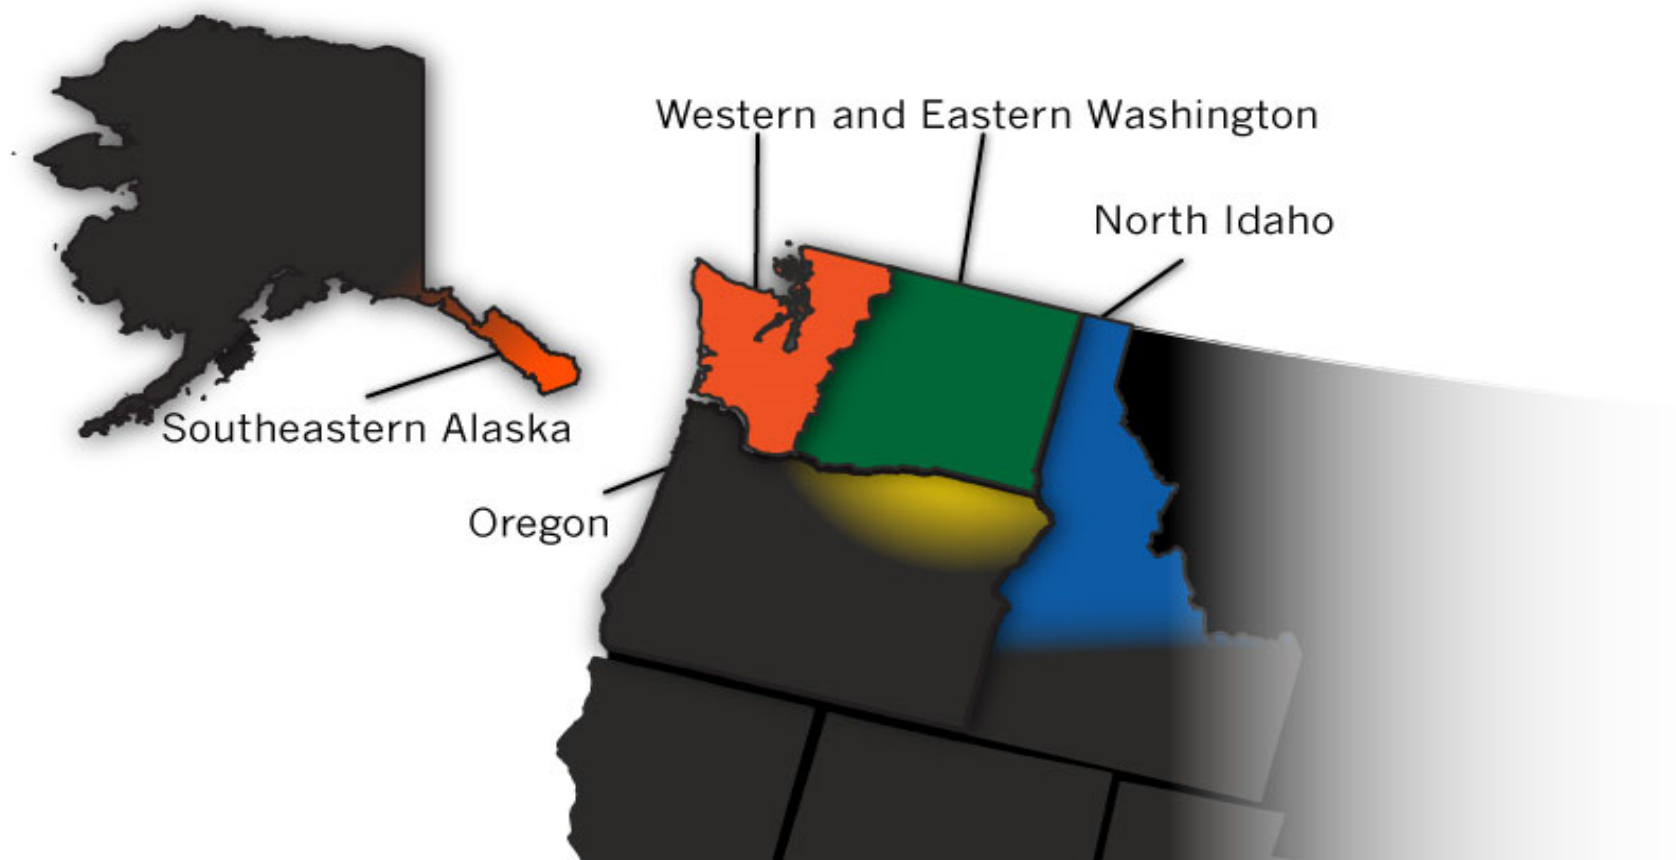

THE LIGHTING GROUP

TERRITORY MAPS

WESTERN WASHINGTON TERRITORY

- | | | | |
|------------------------------|------------------------------|-----------------------------|-------------------------|
| A-Light | eldo LED | Kuzco Lighting | Reloc Wiring |
| Acclaim Lighting | Electrix | Landscape Forms | Rig-A-Lite |
| Acolyte - GenLED | Elliptipar | LC & D | Revelite |
| Acuity Controls | Engineered Lighting Products | LEX | Sattler |
| Aculux | Envoy | Linea Light-iLed | SAL |
| Aion LED | Eureka Lighting | Lithonia | Self-Electronics |
| Airey Thompson | Formed Plastics | Luca Light | SensorSwitch |
| ALM | Fresco | Lumascap USA | Sonaray |
| Alora | FSC lighting | Lumenwerx | SpecGradeLED |
| American Electric | Garmire Iron Works | Lumencia | Spitzer |
| Ameron Poles | Gotham | LuminaireLED | Stratus Products |
| Architectural Lighting Works | Habitat | Luminis | Structura |
| AV Poles and Lighting | Healthcare Lighting | Lunovas | Studio 1 |
| Barn Light Electric | Hevi Lite | Mark Architectural Lighting | Tambient |
| Bega | Hilumz | Meteor | Tegan |
| Besa Lighting | Holm | Mike Stoane Lighting | The Light Source |
| Boca Flasher | Holophane | MP Lighting | Time Square Lighting |
| Bock Lighting | Hydrel | New Star Lighting | TLS International |
| Bodine | i2 Systems | nLight Controls | Tivoli |
| Canlet | Illuminarc | NLS | Topstar |
| Cerno | Indessa Lighting | Pace Illumination | Traxon |
| Chauvet | Indy | Paraflex | Troy |
| Clear Vu Lighting | Interlux | Paris Mirror | Utility Structures |
| Coemar | IOTA | Pathway Connectivity | V2 Lighting Group (ALW) |
| Cooledge Lighting | Isolite | Pathway Lighting | Verjure |
| Coronet Lighting | Juno | Peerless | Visa Lighting |
| CSL | Karice Lighting | Perfect Power Systems | Visco |
| Cyclone Lighting | Klik | Primus Lighting | Wagner Architectural |
| Dals | Klus | Power Sentry | Handrail Systems |
| DeSisti Rigging & Automation | Kurtzon Lighting | Q-Tran | Whitegoods |
| Distech Controls | | | |