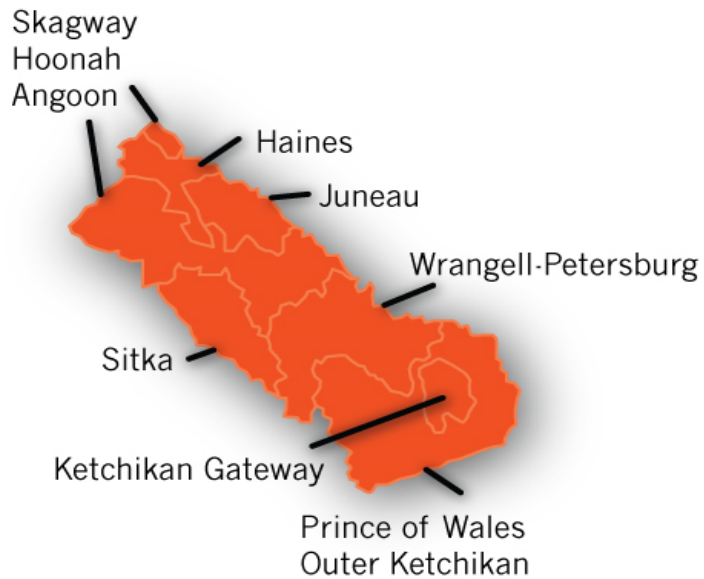

SOUTHEASTERN ALASKA TERRITORY

A-Light	Distech Controls	Kuzco Lighting	Revelite
Acclaim Lighting	Electric Mirror	Landscape Forms	Sattler
Acuity Controls	Electrix	LEX	SAL
Airey Thompson	Elliptipar	Linea Light-iLed	Self-Electronics
ALM	Engineered Lighting Products	Lumascape USA	Simon & Salazar
Alora	Envoy	Lumenwerx	Sonaray
Architectural Lighting Works	Eureka Lighting	Lumencia	SpecGradeLED
AV Poles and Lighting	Formed Plastics	Lunovas	Spitzer
Barn Light Electric	Fresco	Meteor	Stratus Products
Bega	FSC lighting	Meyer	Structura
Besa Lighting	Garmire Iron Works	Mike Stoane Lighting	Studio 1
Boca Flasher	Gotham	MP Lighting	Tambient
Bock Lighting	Habitat	New Star Lighting	The Light Source
Bodine	Hevi Lite	nLight Controls	Time Square Lighting
Canlet	Hilumz	NLS	TLS International
Cerno	Hydrel	NovaFlex	Tivoli
Chauvet	i2 Systems	Pace Illumination	Topstar
Clear Vu Lighting	Illuminarc	Paraflex	Traxon
Coemar	Indessa Lighting	Pathway Lighting	Troy
Cooledge Lighting	Interlux	Perfect Power Systems	Utility Structures
Coronet Lighting	Isolite	PLC Multipoint	Visa Lighting
CSL	Karice Lighting	Primus Lighting	Visco
Cyclone Lighting	Klik	Q-Tran	Wagner Architectural
Dals	Klus	Rig-A-Lite	Handrail Systems
DeSisti Rigging & Automation	Kurtzon Lighting		Whitegoods