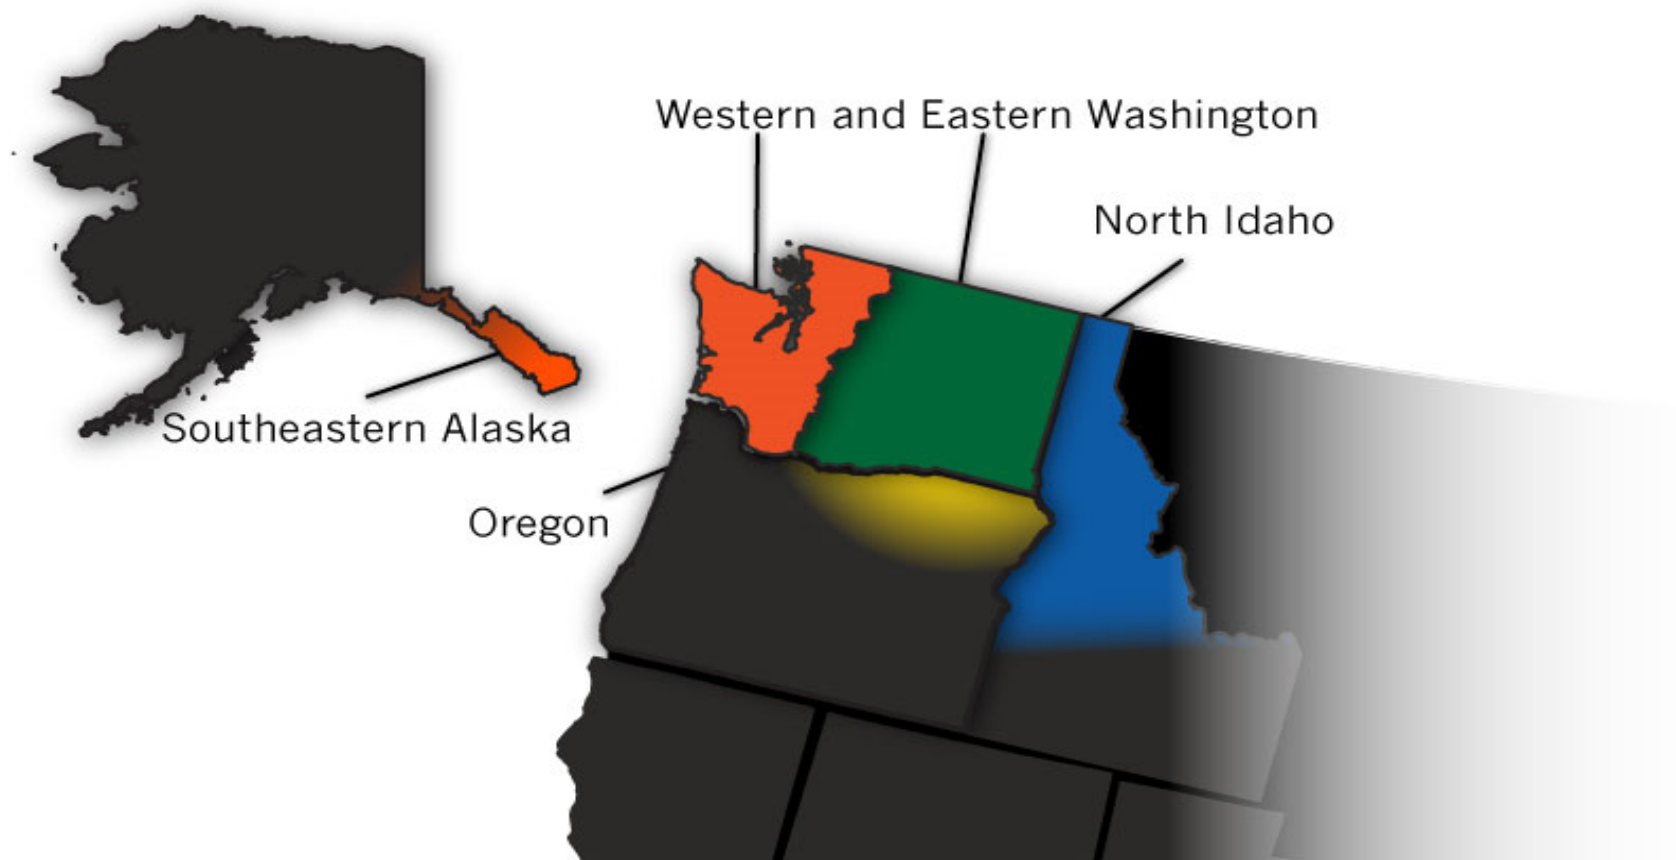

THE LIGHTING GROUP

TERRITORY MAPS

WESTERN WASHINGTON TERRITORY

- | | | | |
|------------------------------|------------------------------|-----------------------------|----------------------|
| A-Light | Electric Mirror | Landscape Forms | Reloc Wiring |
| Acclaim Lighting | Electrix | LC & D | Rig-A-Lite |
| Acuity Controls | Elliptipar | LEX | Revelite |
| Aculux | Engineered Lighting Products | Linea Light-iLed | Sattler |
| Airey Thompson | Envoy | Lithonia | SAL |
| ALM | Eureka Lighting | Lumascape USA | Self-Electronics |
| Alora | Formed Plastics | Lumenwerx | SensorSwitch |
| American Electric | Fresco | Lumencia | Siemon & Salazar |
| Ameron Poles | FSC lighting | LuminaireLED | Sonaray |
| Architectural Lighting Works | Garmire Iron Works | Luminis | SpecGradeLED |
| AV Poles and Lighting | Gotham | Lunovas | Spitzer |
| Barn Light Electric | Habitat | Mark Architectural Lighting | Stratus Products |
| Bega | Healthcare Lighting | Meteor | Structura |
| Besa Lighting | Hevi Lite | Meyer | Studio 1 |
| Boca Flasher | Hilumz | Mike Stoane Lighting | Tambient |
| Bock Lighting | Holophane | MP Lighting | The Light Source |
| Bodine | Hydrel | New Star Lighting | Time Square Lighting |
| Canlet | i2 Systems | nLight Controls | TLS International |
| Cerno | Illuminarc | NLS | Tivoli |
| Chauvet | Indessa Lighting | NovaFlex | Topstar |
| Clear Vu Lighting | Indy | Pace Illumination | Traxon |
| Coemar | Interlux | Paraflex | Troy |
| Cooledge Lighting | IOTA | Pathway Connectivity | Utility Structures |
| Coronet Lighting | Isolite | Pathway Lighting | Verjure |
| CSL | Juno | Peerless | Visa Lighting |
| Cyclone Lighting | Karice Lighting | Perfect Power Systems | Visco |
| Dals | Klik | PLC Multipoint | Wagner Architectural |
| DeSisti Rigging & Automation | Klus | Primus Lighting | Handrail Systems |
| Distech Controls | Kurtzon Lighting | Power Sentry | Whitegoods |
| eldo LED | Kuzco Lighting | Q-Tran | |