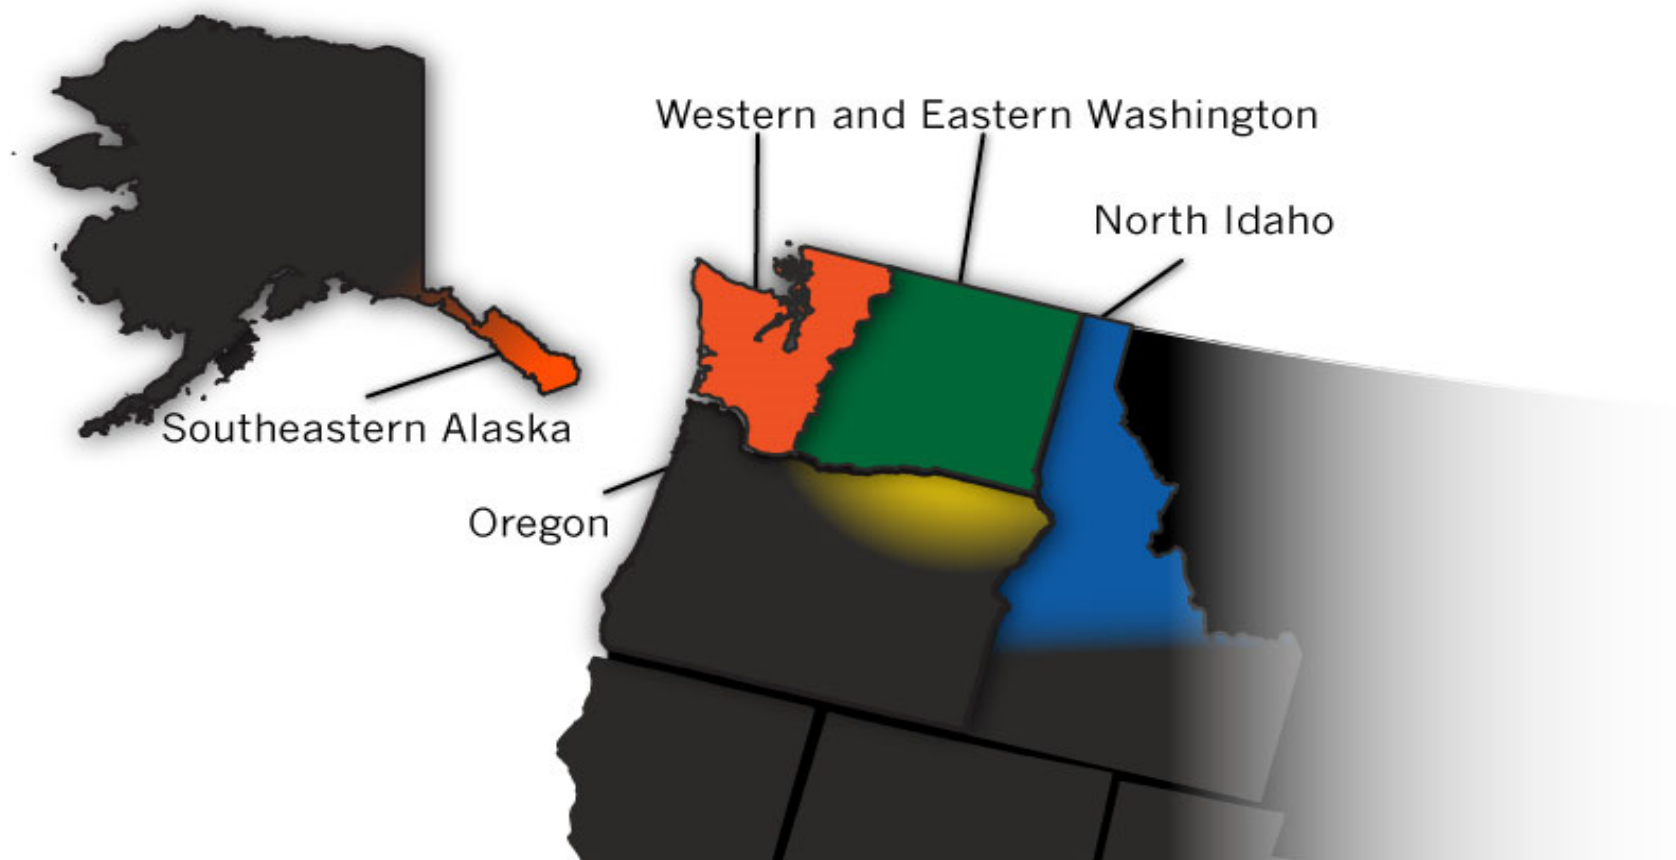

THE LIGHTING GROUP

TERRITORY MAPS

WESTERN WASHINGTON TERRITORY

A-Light
 Acclaim Lighting
 Acuity Controls
 Aculux
 Airey Thompson
 ALM
 Alora
 American Electric
 Ameron Poles
 Architectural Lighting Works
 AV Poles and Lighting
 Barn Light Electric
 Bega
 Besa Lighting
 Boca Flasher
 Bock Lighting
 Bodine
 Canarm
 Canlet
 Cerno
 Chauvet
 Clear Vu Lighting
 Coemar
 Cooledge Lighting
 Cordova
 Coronet Lighting
 CSL
 Cyclone Lighting
 Dals
 DeSisti Rigging & Automation
 Distech Controls