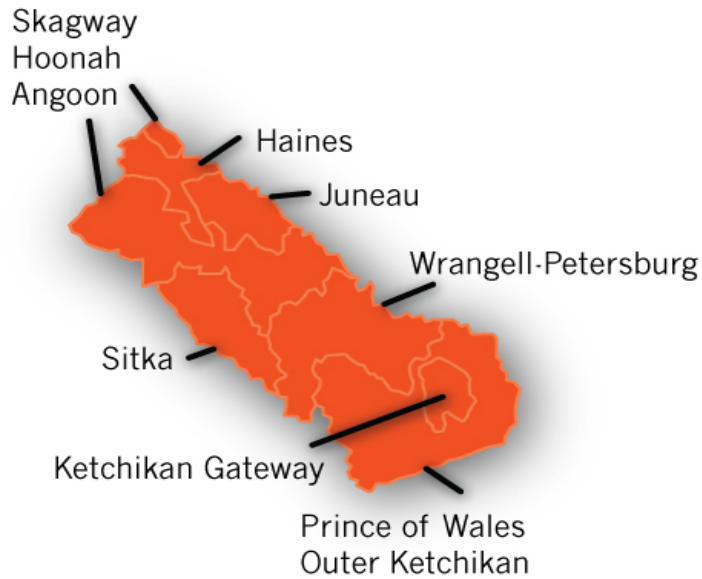

SOUTHEASTERN ALASKA TERRITORY

A-Light
Acclaim Lighting
Acuity Controls
Airey Thompson
ALM
Alora
Architectural Lighting Works
AV Poles and Lighting
Barn Light Electric
Bega
Besa Lighting
Boca Flasher
Bock Lighting
Bodine
Canarm
Canlet
Cerno
Chauvet
Clear Vu Lighting
Coemar
Cooledge Lighting
Cordova
Coronet Lighting
CSL
Cyclone Lighting
Dals

DeSisti Rigging & Automation
Distech Controls
Electric Mirror
Electrix
Elliptipar
Engineered Lighting Products
Envoy
ETI SSL
Eureka Lighting
Formed Plastics
Fresco
FSC lighting
Garmire Iron Works
Gotham
Habitat
Hevi Lite
Hilumz
Hydrel
i2 Systems
Illuminarc
Indessa Lighting
Interlux
Isolite
Karice Lighting
Klik

Kurtzon Lighting
Kuzco Lighting
Landscape Forms
LEX
Linea Light-iLed
Lumascape USA
Lumenwerx
Lumencia
Lunovas
Meteor
Meyer
Mike Stoane Lighting
MP Lighting
New Star Lighting
nLight Controls
NLS
NovaFlex
Pace Illumination
Paraflex
Perfect Power Systems
PLC Multipoint
Primus Lighting
Q-Tran
Rig-A-Lite
Revelite

Sattler
SAL
Self-Electronics
Siemon & Salazar
Sonaray
SpecGradeLED
Spitzer
Stratus Products
Structura
Studio 1
Tambient
The Light Source
Time Square Lighting
TLS International
Tivoli
Topstar
Traxon
Troy
Utility Structures
Visa Lighting
Visco
Wagner Architectural
Handrail Systems
Whitegoods