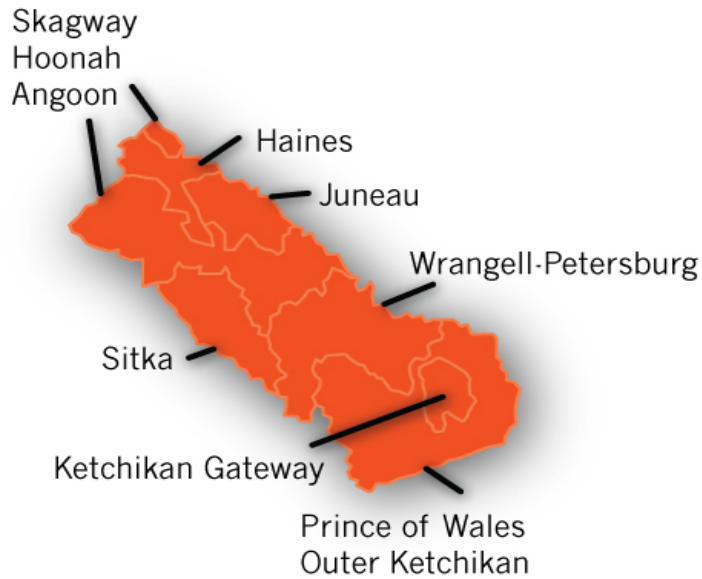

SOUTHEASTERN ALASKA TERRITORY

A-Light	Cyclone Lighting	Klik	Revelite
Acclaim Lighting	Dals	Kurtzon Lighting	Sattler
Acuity Controls	DeSisti Rigging & Automation	Kuzco Lighting	SAL
Airey Thompson	Distech Controls	Landscape Forms	Self-Electronics
ALM	Electric Mirror	LEX	Siemon & Salazar
Alora	Electrix	Linea Light-iLed	Sonaray
Architectural Lighting Works	Elliptipar	Lumascape USA	SpecGradeLED
Astralite	Engineered Lighting Products	Lumenwerx	Spitzer
AV Poles and Lighting	Envoy	Lumencia	Stratus Products
Barn Light Electric	ETI SSL	Lunovas	Structura
Bartco	Eureka Lighting	Meteor	Studio 1
Bega	Formed Plastics	Meyer	Tambient
Besa Lighting	Fresco	Mike Stoane Lighting	The Light Source
Boca Flasher	FSC lighting	MP Lighting	Time Square Lighting
Bock Lighting	Garmire Iron Works	New Star Lighting	TLS International
Bodine	Gotham	nLight Controls	Tivoli
Canarm	Habitat	NLS	Topstar
Canlet	Hevi Lite	NovaFlex	Traxon
Cerno	Hilumz	Pace Illumination	Troy
Chauvet	Hydrel	Pa-Co	Utility Structures
Clear Vu Lighting	i2 Systems	Paraflex	Visa Lighting
Coemar	Illuminarc	Perfect Power Systems	Visco
Cooledge Lighting	Indessa Lighting	PLC Multipoint	Wagner Architectural
Cordova	Interlux	Primus Lighting	Handrail Systems
Coronet Lighting	Isolite	Q-Tran	Whitegoods
CSL	Karice Lighting	Rig-A-Lite