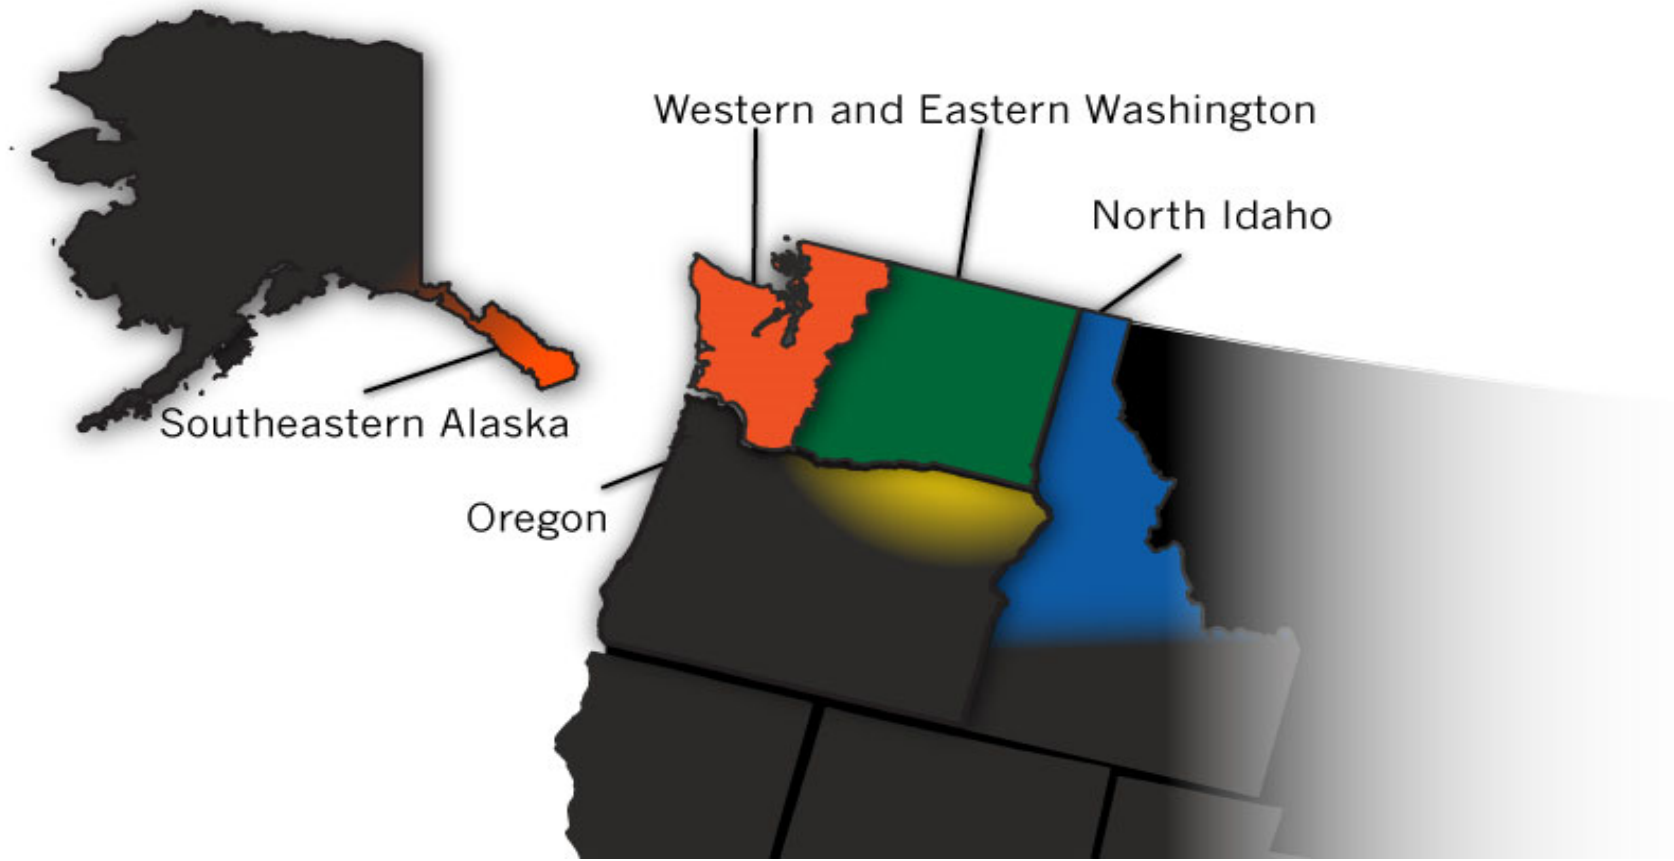

THE LIGHTING GROUP

TERRITORY MAPS