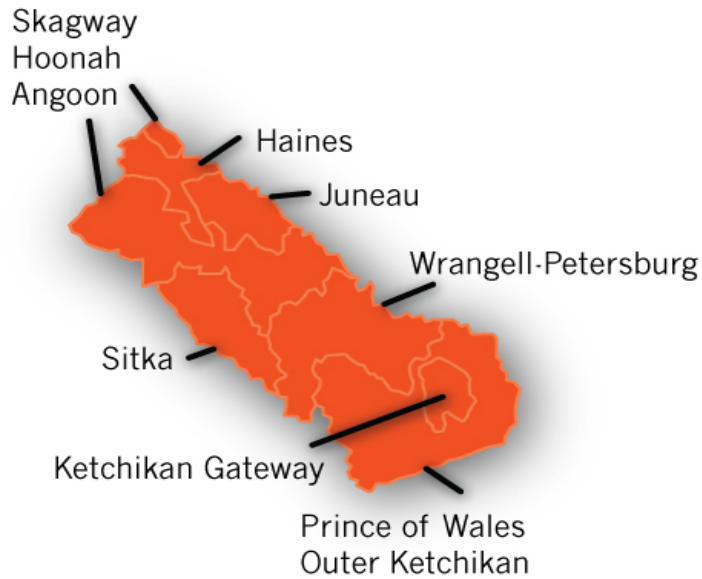

SOUTHEASTERN ALASKA TERRITORY

A-Light
Abra Lighting
Acclaim Lighting
Acuity Controls
Airey Thompson
ALM
Alora
Architectural Lighting Works
Astralite
Auroralight
AV Poles and Lighting
Barn Light Electric
Bartco
Bega
Besa Lighting
Bock Lighting
Bodine
Canarm
Canlet
Cerno
Chauvet
Cielux
Coemar
Cooledge Lighting
Cordova
CSL

Cyclone Lighting
Dals
DeSisti Rigging & Automation
Distech Controls
Electric Mirror
Electrix
Elliptipar
Engineered Lighting Products
ETI SSL
Eureka Lighting
Excelsior
Formed Plastics
Fresco
FSC lighting
G Lighting
Garmire Iron Works
Gotham
Hevi Lite
Hilumz
Hydrel
i2 Systems
Illuminarc
Indessa Lighting
Inter-lux
Inter-lux Decorative

Isolite
Klik
Kurtzon Lighting
Kuzco Lighting
Landscape Forms
LEX
Linea Light-iLed
Lumascape USA
Lumenwerx
Lunovas
Meteor
Meyer
Mike Stoane Lighting
MP Lighting
New Star Lighting
nLight Controls
NLS
NovaFlex
Pace Illumination
Pa-Co
Paraflex
Perfect Power Systems
PLC Multipoint
Primus Lighting
QTL

Rig-A-Lite
Revelite
Sattler
SAL
Self-Electronics
Siemon & Salazar
Sonaray
SpecGradeLED
Spitzer
Stratus Products
Structura
Studio 1
Tambient
The Light Source
Time Square Lighting
TLS International
Tivoli
Topstar
Traxon
Utility Structures
Visa Lighting
Visco
Wagner Architectural
Handrail Systems
Whitegoods