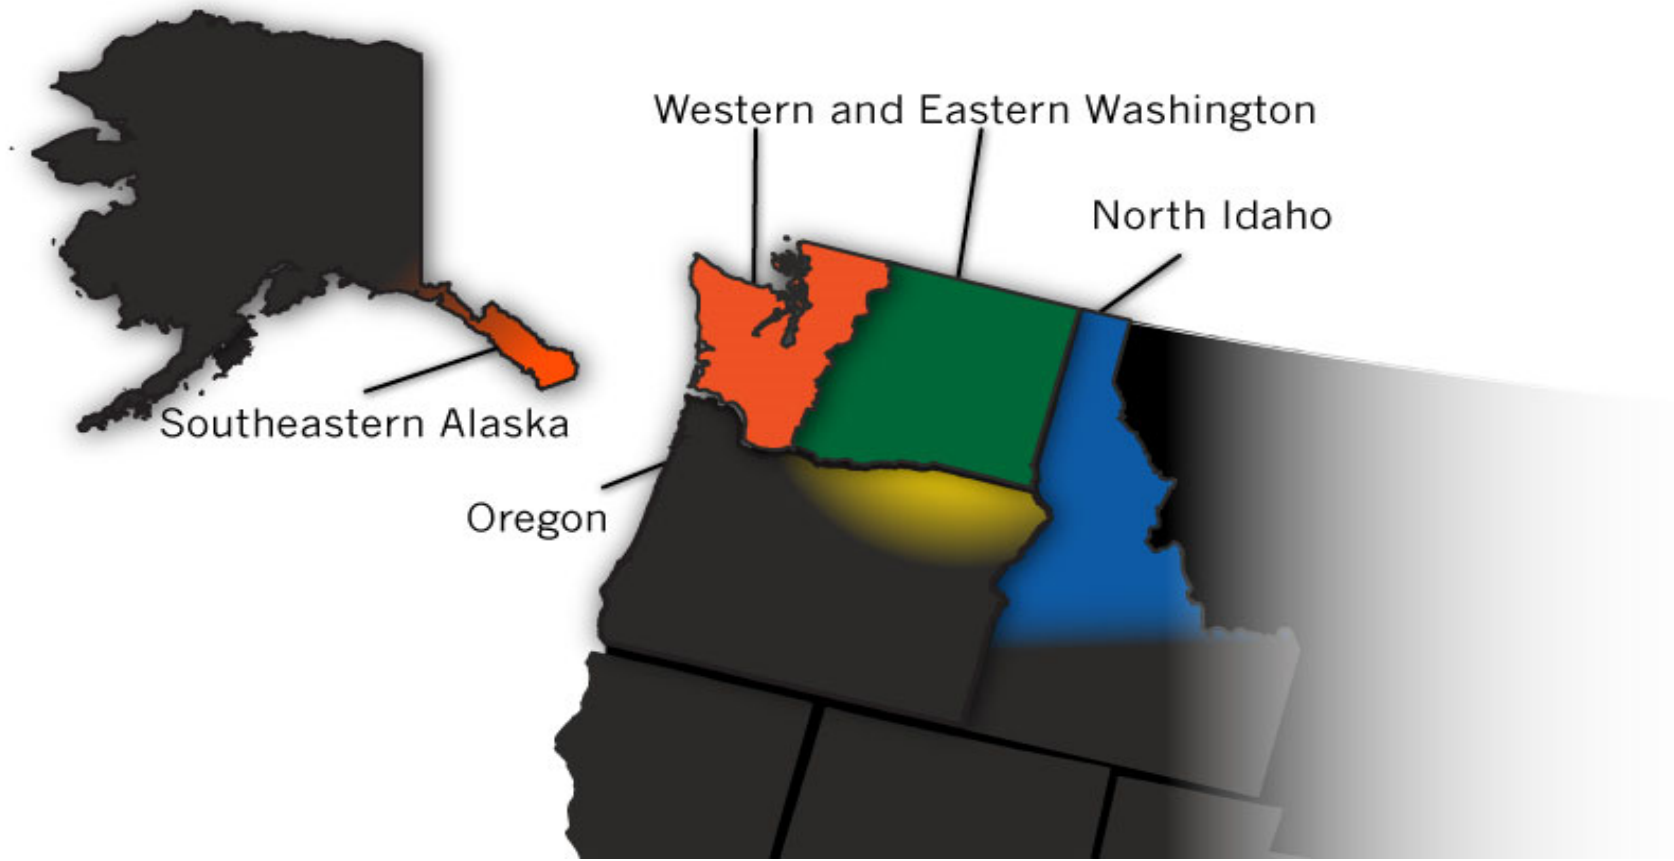

THE LIGHTING GROUP

TERRITORY MAPS

WESTERN WASHINGTON TERRITORY

- | | | | |
|------------------------------|------------------------------|-----------------------------|----------------------|
| A-Light | DeSisti Rigging & Automation | Juno | Power Sentry |
| Abra Lighting | Distech Controls | Klik | QTL |
| Acclaim Lighting | ELCO Lighting | Kurtzon Lighting | Reloc Wiring |
| Acuity Controls | eldo LED | Kuzco Lighting | Rig-A-Lite |
| Aculux | Electric Mirror | Landscape Forms | Revelite |
| Airey Thompson | Electrix | LC & D | Sattler |
| ALM | Elliptipar | LEX | SAL |
| Alora | Engineered Lighting Products | Linea Light-iLed | Self-Electronics |
| American Electric | ETI SSL | Lithonia | SensorSwitch |
| Ameron Poles | Eureka Lighting | Lumascap USA | Siemon & Salazar |
| Architectural Lighting Works | Excelsior | Lumenwerx | Sonaray |
| Astralite | Formed Plastics | LuminaireLED | SpecGradeLED |
| Auroralight | Fresco | Luminis | Spitzer |
| AV Poles and Lighting | FSC lighting | Lunovas | Stratus Products |
| Barn Light Electric | G Lighting | Mark Architectural Lighting | Structura |
| Bartco | Garmire Iron Works | Meteor | Studio 1 |
| Bega | Gotham | Meyer | Tambient |
| Besa Lighting | Healthcare Lighting | Mike Stoane Lighting | The Light Source |
| Bock Lighting | Hevi Lite | MP Lighting | Time Square Lighting |
| Bodine | Hilumz | New Star Lighting | TLS International |
| Canarm | Holophane | nLight Controls | Tivoli |
| Canlet | Hubbardton Forge | NLS | Topstar |
| Cerno | Hydrel | NovaFlex | Traxon |
| Chauvet | i2 Systems | Pace Illumination | Utility Structures |
| Cielux | Illuminarc | Pa-Co | Verjure |
| Coemar | Indessa Lighting | Paraflex | Visa Lighting |
| Cooledge Lighting | Indy | Pathway Connectivity | Visco |
| Cordova | Inter-lux | Peerless | Wagner Architectural |
| CSL | Inter-lux Decorative | Perfect Power Systems | Handrail Systems |
| Cyclone Lighting | IOTA | PLC Multipoint | Whitegoods |
| Dals | Isolite | Primus Lighting | |